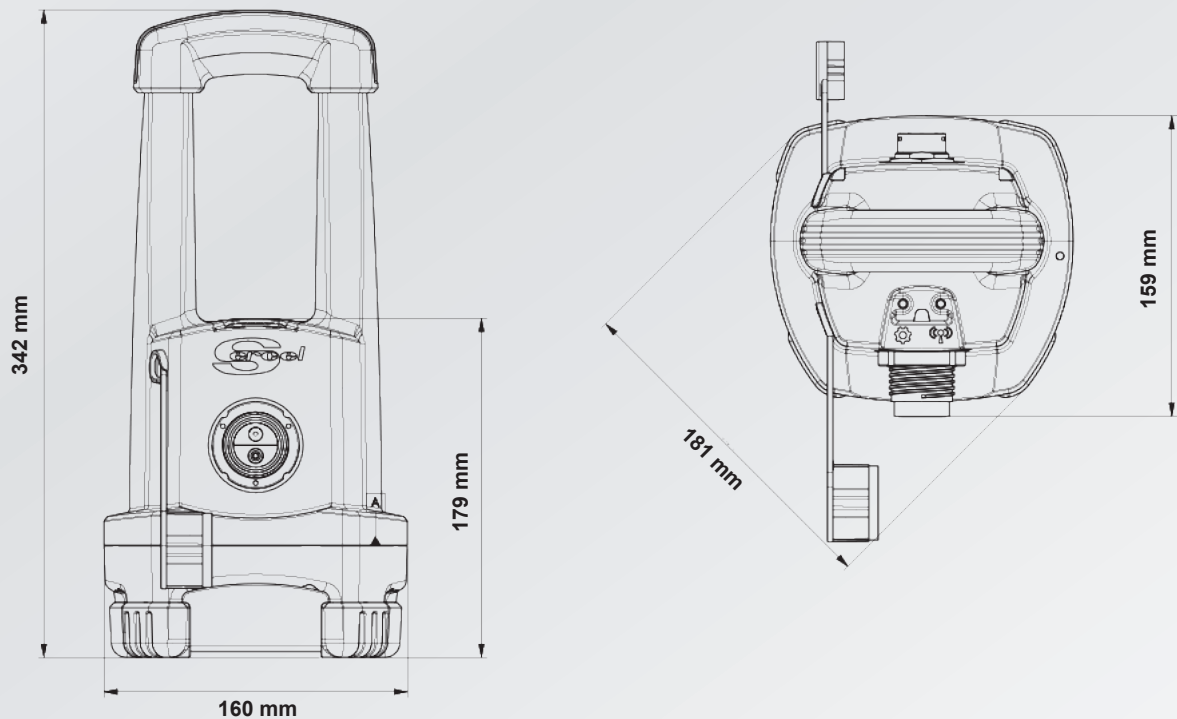

GNSS

Supported constellations	GPS L1 C/A, GLONASS, GALILEO
Cold start acquisition sensitivity	-148 dBm

SENSOR PARAMETERS

Sample rate	4, 2, 1, 0.5 ms
Timing accuracy	<20 us
Input impedance differential mode	20 kΩ // 77 nF
Full scale	1.6V RMS (0 dB), 400 mV RMS (12 dB)
Noise (3-200Hz)	450 nV RMS (0 dB), 145 nV RMS (12 dB)
Instant dynamic range	130 dB
System dynamic range	140 dB
Distortion	-110 dB
Gain accuracy	< 0.1%
Low cut filter	Selectable : (None, 0.15625 Hz, 0.3125 Hz, 0.625 Hz, 1.25 Hz, 2.5 Hz)
High cut filter	0.8 FN linear or minimum phase

Note: Sercel reserves the right to change its specifications without prior notice.
All specifications are typical at 25°C

Sercel - France

16 rue de Bel Air
B.P. 30439 - 44474 CARQUEFOU Cedex
Téléphone: (33) 2 40 30 11 81
Fax: (33) 2 40 30 19 48
E-mail: sales.nantes@sercel.com
SAS au capital de 2 000 000 €
Siège Social: 16 rue de Bel Air - 44470 CARQUEFOU
378.040.497 R.C.S. Nantes Code APE 2651B

Sercel Inc. - U.S.A.

17200 Park Row
Houston, Texas 77084
Telephone: (1) 281 492 6688
Fax: (1) 281 579 7505
E-mail: sales.houston@sercel.com

www.sercel.com
© Sercel 05/17

Ahead of the Curve^{SM}